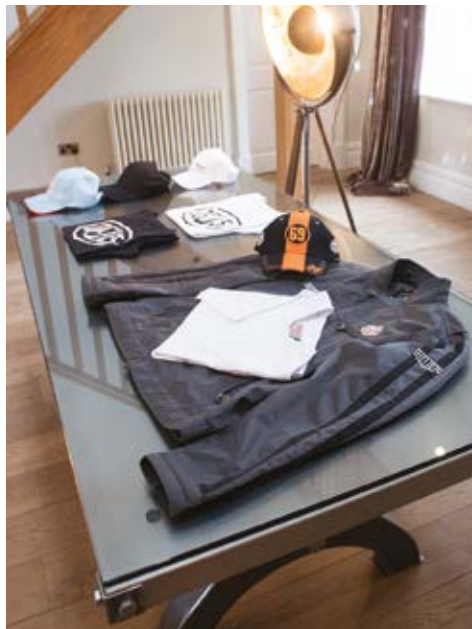

ATLAS
BESPOKE INDUSTRIAL TABLES

DISPATCH

FRAME YOUR
PRODUCTS
BEAUTIFULLY.

CHOOSE YOUR
SIZE, MATERIALS
AND BRANDING.

ENHANCE YOUR
RETAIL SPACE.

ATLAS
BESPOKE INDUSTRIAL TABLES

BESPOKE TOUCHES MAKING YOUR ULTIMATE STATEMENT TABLE

Its all in the detail, you can suit your surroundings perfectly with our designer tables. Choose your size and industrial detailing. Choose your colour and your bespoke table top to create your ultimate statement table.