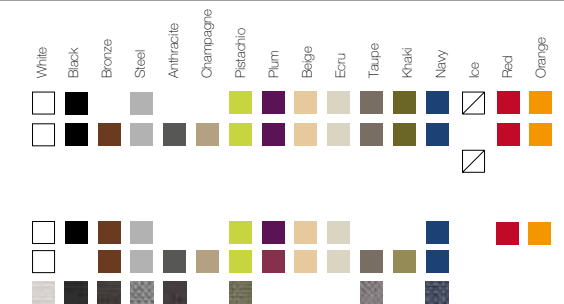

COLORES. COLORS

BASIC.

LACADO. LACQUERED

LUZ. LIGHT. LED RGB, LED DMX

TEJIDOS. FABRICS

NÁUTICA. NAUTIC

SILVERTEX.

CREVIN