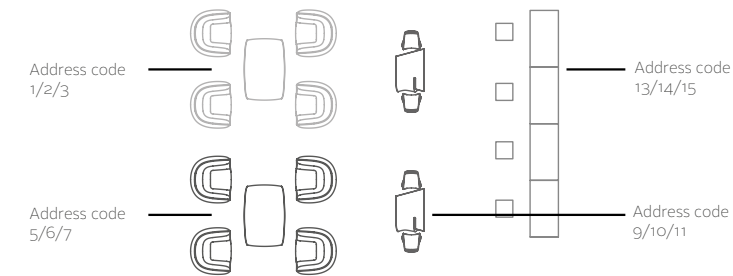

2* DMX Wireless Professional Customized Configuration