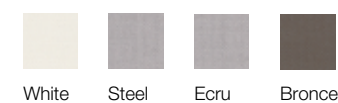

ULM Puff. Pouf.

	82x82x52 cm 16 kg 0,35 m³	550 € 54133	1045 € 54133F	715 € 54133W	935 € 54133L	1045 € 54133D	1078 € 54133Y

ULM DAYBED*

	210x200x97 cm 76 kg 3,61 m³ Opcional. Optional. Optionale.	2420 € 54139	3520 € 54139F	2860 € 54139W	2970 € 54139L	3080 € 54139D	3245 € 54139Y
	Pack Sound Bluetooth System 150W	880 € 54099					
	Pack 4 cojines 60x60 cm. 4-Pillow pack 60x60 cm. Pack 4 coussins 60x60 cm. Pack 4 kissen 60x60 cm. Pack 4 cuscini 60x60 cm.	220 € 54101					

*Base giratoria 360°. Swivels 360°. Base pivotante 360°. Drehbarer Sitz 360°. Base girevole 360°.

ULM DAYBED CON PARASOL*. With parasol. Avec Parasol. Mit Sonnenblend. Con Parasol.

	Basic Basic	Lacado Lacquered	Luz Light	Led RGB RGB Led	Led RGB DMX RGB Led DMX	Led RGB Bateria RGB Led Battery	
	210x200x97 cm 94 kg 3,61 m³ Opcional. Optional. Optionale.	4730 € 54136	5830 € 54136F	5170 € 54136W	5280 € 54136L	5390 € 54136D	5555 € 54136Y
	Pack Sound Bluetooth System 150W	880 € 54099					
	Pack 4 cojines 60x60 cm. 4-Pillow pack 60x60 cm. Pack 4 coussins 60x60 cm. Pack 4 kissen 60x60 cm. Pack 4 cuscini 60x60 cm.	220 € 54101					

*Base giratoria 360°. Swivels 360°. Base pivotante 360°. Drehbarer Sitz 360°. Base girevole 360°.

Colores Parasol. Parasol Colours

NUEVO / NEW!

Led RGB DMX con Bateria - RGB Led DMX with battery - Led RGB DMX avec batterie - Led RGB DMX mit batterie - Led RGB DMX con batteria

Led RGB DMX con Bateria. Suplemento sobre el precio Led RGB Bateria. Led RGB Bateria + 100€.
RGB Led DMX with battery. Upcharge on the RGB Led Battery Price. RGB Led Battery + 100€.
Led RGB DMX avec batterie. Supplément sur le prix Led RGB Batterie. Led RGB Batterie + 100€.
Led RGB DMX mit batterie. Ergänzung auf den Preis Led RGB Batterie. Led RGB Batterie + 100€.
Led RGB DMX con batteria. Suplemento sul prezzo Led RGB Batterie. Led RGB Batterie + 100€.

Ulm Led RGB DMX + Bateria/Battery
Precio Led RGB Bateria/ RGB Led Battery Price + 100 €
1408 € + 100 € = 1508 €

Controladores DMX - Transmitters DMX - Contrôleur DMX - Acces point DMX - Controllore DMX

Necesario para Led RGB DMX. Más información en la página 142.

Required to RGB Led DMX. For further information, see page 148.
Nécessaire pour Led RGB DMX. Plus d'information à la page 153.
Für DMX RGB Led erforderlich. Mehr Informationen auf Seite 159.
Necessario per Led RGB DMX. Ulteriori informazioni a pagina 165.

Controlador Profesional XLR DMX - Wireless Profesional XLR DMX Transmitter - Wireless Contrôleur Professionnel XLR DMX - Wireless Acces Point Professional XLR DMX - Wireless Controllore Professionale XLR DMX - Wireless	297 € 4700X

Controlador Home WIFI DMX - Wireless. Compatible con IOS y Android. Home WIFI DMX Transmitter - Wireless. Compatible with IOS and Android. Contrôleur Home WIFI DMX - Wireless. Compatible avec IOS et Android. Acces Point Home WIFI DMX - Wireless. Kompatibel mit IOS und Android. Controllore Home WIFI DMX - Wireless. Compatibile con IOS e Android.	275 € 4600X