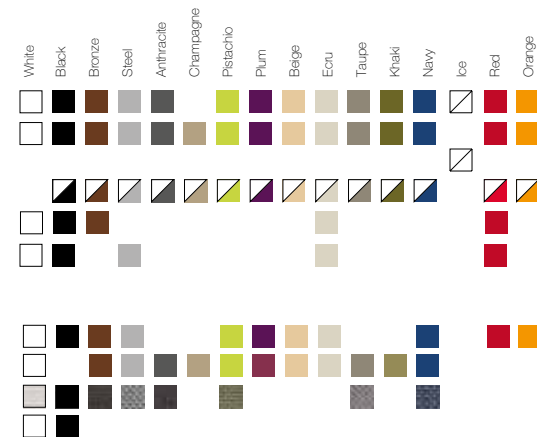

Bloom Led RGB DMX + Bateria/Battery
Precio Led RGB Bateria/ RGB Led Battery Price + 100 €
1760 € + 100 € = 1860 €

Controladores DMX - Transmitters DMX - Contrôleur DMX - Acces point DMX - Controllore DMX

Necesario para Led RGB DMX. Más información en la página 142. Required to RGB Led DMX. For further information, see page 148. Nécessaire pour Led RGB DMX. Plus d'information à la page 153. Für DMX RGB Led erforderlich. Mehr Informationen auf Seite 159. Necessario per Led RGB DMX. Ulteriori informazioni a pagina 165.	Controlador Profesional XLR DMX - Wireless Professional XLR DMX Transmitter - Wireless Contrôleur Professionnel XLD DMX - Wireless Acces Point Professional XLR DMX - Wireless Controllore Professionale XLR DMX - Wireless	297 € 4700X	Controlador Home WIFI DMX - Wireless. Compatible con IOS y Android. Home WIFI DMX Transmitter - Wireless. Compatible with IOS and Android. Contrôleur Home WIFI DMX - Wireless. Compatible avec IOS et Android. Acces Point Home WIFI DMX - Wireless. Kompatibel mit IOS und Android. Controllore Home WIFI DMX - Wireless. Compatibile con IOS e Android.	275 € 4600X

Acabados - Finishes - Finition - Endverarbeitung - Finiture

COLORES. COLORS

BASIC. AUTORRIEGO. SELF-WATERING

LACADO. LACQUERED

LUZ. LIGHT. LED RGB, LED DMX

BICOLOR LACADO. LACQUERED TWO-TONE

INYECCIÓN MATE. MATTE INJECTION

ALUMINIO PIE MESAS. ALUMINIUM BASE TABLE.

TEJIDOS. FABRICS

NÁUTICA. NAUTIC

SILVERTEX.

CREVIN

DRALON

NOTAS

OPCIONES LUZ Y LED RGB

- Posibilidad de cable transparente e interruptor para interior.
- Cambio de color mediante mando a distancia.
- TAPIZADOS
- Los tapizados incluidos son de tela náutica.
- Todos los productos incluyen tacos antideslizantes.

NOTES

WHITE LIGHT AND RGB LED

- Transparent cord with switch for indoor use, optional.
- Remote control for light colour changes.
- CUSHIONS
- Cushions are made with nautical fabric.
- All the products includes non-slipping feet.

NOTES

OPTIONS DE LUMIÈRE ET RGB.

- Possibilité de câble et interrupteur transparent pour l'intérieur.
- Changer de couleur par télécommande.
- TAPISSERIE
- Les tissus d'ameublement nautique sont inclus.
- Tous les produits incluent pieds antidérapants.

ANMERKUNG

LICHT UND LED RGB

- Möglichkeit eines transparenten Kabels oder Steckers für den Innenbereich.
- Farbwechsel durch Fernbedienung
- STOFF
- Polster Zander im Preis inbegriffen (Alternative: Silvertex).
- Alle Produkte begreifen Fußgleiter.

NOTE

OPZIONI LUCE E RGB LED

- Possibilità di cavo trasparente e interruttore per interni.
- Telecomando per cambiamenti di colore della luce.
- CUSCINI
- Cuscini sono realizzati in tessuto nautico.
- Tutti i prodotti includono piedini antiscivolo.