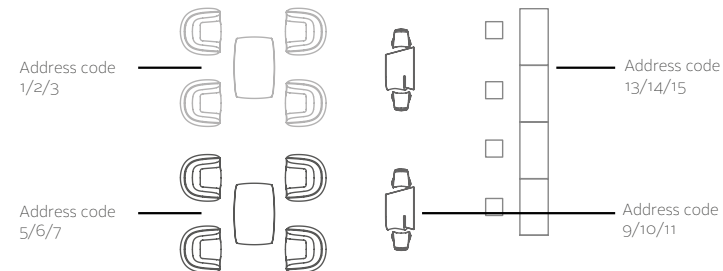

2* DMX Wireless Professional Customized Configuration

DMX IS FUN!

_DMX WIRELESS HOME WIFI PACK

El paquete Home Wi-Fi Vondom DMX Sin cables es un punto de acceso Wi-Fi con el que controlar todos sus productos VONDOM mediante sus dispositivos IOS o Android.

1* DMX Wireless Configuración Estándar

Están preconfiguradas tres Familias independientes: MACETAS, LAMPARAS, MOBILIARIO.

2* DMX Wireless Configuración Personalizada

Puede indicarnos los productos o grupos que necesita controlar independientemente y nosotros lo configuraremos. (Máx. 8 zonas)