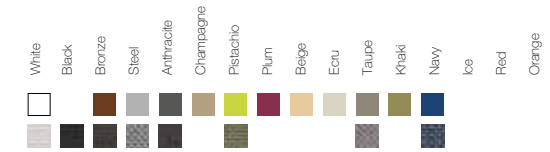

Acabados - Finishes - Finition - Endverarbeitung - Finiture

COLORES. COLOURS

BASIC. AUTORRIEGO. SELF-WATERING
 LACADO. LACQUERED
 LUZ. LIGHT. LED RGB, LED DMX

TEJIDOS. FABRICS
 SILVERTEX.
 CREVIN

TABLEROS. TABLE TOP.