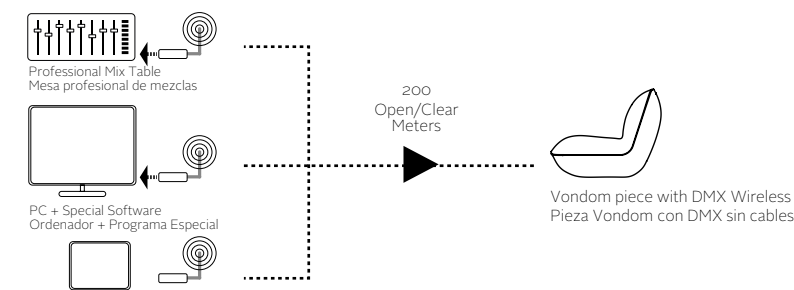

DMX WIRELESS

DMX 512 (Digital Multiplex) is a protocol used for the electronic control for entertainment lighting, enabling communication between the table-control, their own lights and light sources.

You can create customized and special environments. Allow to control every Vondom product independently or in groups.

There are 2 different DMX Wireless, depending on customer needs.

_DMX WIRELESS PROFESSIONAL XLR PACK

Vondom DMX Wireless Professional XLR you can control all LED RGB VONDOM pieces with your Mix Tables, PC+software, Domotic panels, etc.

1* DMX Wireless Standard Configuration

We will preset three separately Family products: POTS, LAMPS & FURNITURE.

2* DMX Wireless Customized Configuration

You can send us your customized special environment that you want to control independently and we will set it up.

_DMX WIRELESS HOME WIFI PACK

Vondom DMX Wireless Home Wi-Fi Pack is a Wi-Fi access point to control all LED RGB VONDOM items with your IOS or Android devices.

1* DMX Wireless Standard Configuration

We will preset three separately Family products: PLANTERS, LAMPS & FURNITURE.

2* DMX Wireless Customized Configuration

You can send us your customized requirements in order to control individually each item/group and we will set it up. (Max. 8 rooms).

DMX IS FUN!

DMX WIRELESS PROFESSIONAL XLR PACK