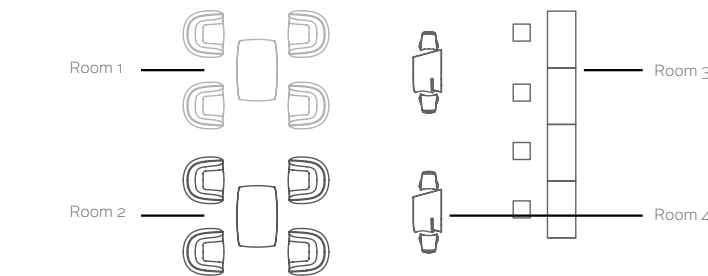

2* DMX Wireless Home Customized Configuration

FINITION_Meubles

Meubles fabriqués en résine de polyéthylène à double paroi. Produit adapté pour l'intérieur et l'extérieur.

_BASIC

Finition mat.

_LACQUERED

Finition laqué brillant.

_TWO-TONE LACQUERED

Finition laqué brillant deux différentes couleurs. Pour éviter d'éventuels dommages on ne recommande pas empiler le produit.

EXTRAS / OPTIONS

_WHITE LIGHT

Finis de couleur glacée. Comprend éclairage intérieur blanc avec une lampe à basse consommation.

_RGB LED

Haute efficacité RGB LED système d'éclairage, qui illumine les planteurs, avec des couleurs différentes *, disponible uniquement en finition mate de glace. Télécommande incluse.

_RGB LED DMX

Finis de couleur glacée. Comprend éclairage d'intérieur Avec la technologie LED RGB. Contrôlé par DMX512 câble, permettant la communication Entre l'équipement de commande d'éclairage (XLR). Les Points d'accès wifi, domotique, etc. et de their Propres sources de l'émetteur lumière. The DMX est pas inclus, il ya deux les options pour sélectionner: Professionnel émetteur XLR DMX et le transmetteur Wifi Accueil DMX.

Les deux options peuvent avoir 2 configurations différentes:

- 1 * Configuration standard DMX sans fil. Elle est réglée en usine.
- 2 * Configuration personnalisée DMX sans fil. Personnalisable avec configuration personnelle du client, peut être pour le configurer individuellement ou par groupe, doivent être communiquées dans l'ordre d'achat.

_RGB LED BATTERIE

Batterie haute efficacité exploité RGB LED (sans fil) système d'éclairage, qui illumine les planteurs, avec des couleurs différentes *, disponible uniquement en finition mate de glace. Télécommande et chargeur inclus.

- Pour activer le produit on / off: Appuyez sur le bouton au bas du produit.
- Pour charger le produit: Bouton doit être éteint et le chargeur connecté à la prise murale pendant 8 heures.

_BATTERIE RGB LED DMX

Batterie haute efficacité exploité LED RGB (sans fil) qui éclaire l'intérieur de la lampe, contrôlée par DMX 512 sans fil, pour commander un ou plusieurs produits en même temps grâce à un émetteur DMX.

L'émetteur DMX est pas inclus, il ya deux options pour sélectionner: Professionnel émetteur XLR DMX et le transmetteur Wifi Accueil DMX. Chargeur inclus.

- Pour activer le produit on / off: Appuyez sur le bouton au bas du produit.
- Pour charger le produit: Bouton doit être éteint et le chargeur connecté à la prise murale pendant 8 heures.

Type de connecteur disponible

FINITION_Nano

La petite taille du produit fait de résine de polyéthylène, à double paroi. Convient pour le produit intérieur et extérieur.

_BASIC

Fini mat.

_NANO LAQUÉ

Gloss Finition laqué.

_NANO WHITE LED

Jardinière petite glace de la taille couleur de l'éclairage d'une seule couleur, LED blanc 6500K seulement couverte.

_NANO LED RGB BATTERIE