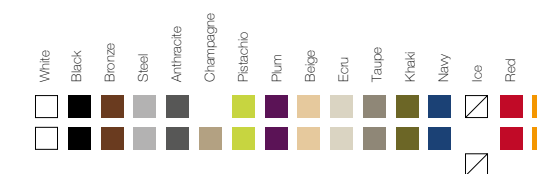

Organic Led RGB DMX + Bateria/Battery

Precio Led RGB Bateria/ RGB Led Battery Price + 100 €

583 € + 100 € = 683 €

Controladores DMX - Transmitters DMX - Contrôleur DMX - Acces point DMX - Controllore DMX

Necesario para Led RGB DMX. Más información en la página 142.
Required to RGB Led DMX. For further information, see page 148.
Nécessaire pour Led RGB DMX. Plus d'information à la page 153.
Für DMX RGB Led erforderlich. Mehr Informationen auf Seite 159.
Necessario per Led RGB DMX. Ulteriori informazioni a pagina 165.

Controlador Profesional XLR DMX - Wireless
Professional XLR DMX Transmitter - Wireless
Contrôleur Professionnel XLD DMX - Wireless
Acces Point Profesional XLR DMX - Wireless
Controllore Professionale XLR DMX - Wireless
297 €
4700X

Controlador Home WIFI DMX - Wireless. Compatible con IOS y Android.
Home WIFI DMX Transmitter - Wireless. Compatible with IOS and Android.
Contrôleur Home WIFI DMX - Wireless. Compatible avec IOS et Android.
Acces Point Home WIFI DMX - Wireless. Kompatibel mit IOS und Android.
Controllore Home WIFI DMX - Wireless. Compatibile con IOS e Android.
275 €
4600X

Acabados - Finishes - Finition - Endverarbeitung - Finiture

COLORES. COLORS

SIMPLE, BASIC, AUTORRIEGO. SELF-WATERING

SIMPLE LAC., LACADO. LACQUERED

LUZ. LIGHT, LED RGB, LED DMX

a, ruedas incluidas
b, autorriego incluido
i, opcional cable transparente con interruptor, solo para interior
rgb, cambio de color mediante control remoto

a, wheels included
b, self-watering included
i, transparent cord with switch for indoor use, optional
rgb, remote control for light colour changes

a, roues incluses
b, avec système de réserve d'eau
i, possibilité de câble et interrupteur transparent pour l'intérieur.
rgb, changement de couleur par télécommande.

a, Beinhaltet Rollen
b, Beinhaltet Eigenbewässerungssystem
i, Möglichkeit eines transparenten Kabels oder Steckers für den Innenbereich, Nur für den Innenbereich
rgb, Farbwechsel durch Fernbedienung

a, include ruote
b, include sistema autoirrigante
i, possibilità di cavo trasparente e interruttore da interni
rgb, cambio colori mediante controllo remoto