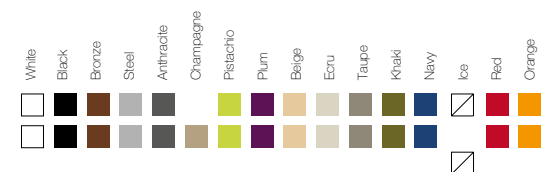

Acabados - Finishes - Finition - Endverarbeitung - Finiture

COLORES. COLORS

SIMPLE, BASIC, AUTORRIEGO. SELF-WATERING

SIMPLE LAC., LACADO. LACQUERED

LUZ. LIGHT, LED RGB, LED DMX

	Basic Basic	Lacado Lacquered	Led Blanco White Led
--	----------------	---------------------	-------------------------