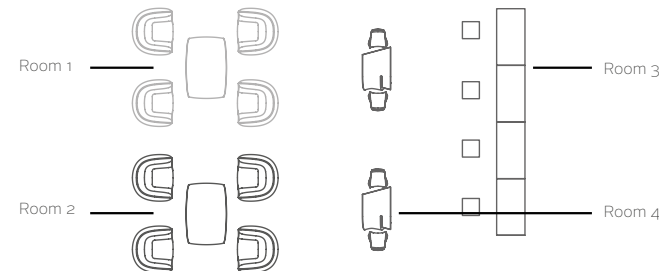

2* DMX Wireless Home Customized Configuration

FINISHES_ Furniture

Furniture made out of polyethylene resin with double wall. Item suitable for indoor and outdoor use.

_BASIC

Matte finish.

_LACQUERED

High gloss lacquered.

_TWO-TONE LACQUERED

High gloss lacquered finish in two different colors. To avoid possible damage is not recommended stacking the product.

EXTRAS / OPTIONS

_WHITE LIGHT

Energy saving white light bulb that illuminates the planter from the inside, only available in Ice matte finish. Remote control included.

_RGB LED

High efficiency RGB LED lighting system, that illuminates the product, with different colors*, only available in ice matte finish. Remote control included.

_RGB LED DMX

High efficiency RGB LED lighting system*, from the inside of the planter, controlled by DMX 512-wireless that permit to control one or multiple products at the same time through a DMX transmitter. The DMX transmitter is not included, there are two options to select: Professional XLR DMX transmitter and Home Wifi DMX transmitter.

Both options can have 2 different configurations:

1* DMX Wireless Standard Configuration.

It comes preset from the factory.

2* DMX Wireless Customized Configuration.

Customizable with the client's personal configuration, can be to set it up individually or by group, must be communicated in the purchase order.

_RGB LED BATTERY

High efficiency battery operated RGB LED (wireless) lighting system, that illuminates the product, with different colors*, only available in ice matte finish. Remote control and charger included.

To turn the product on/off:

Push the button at the bottom of the product.

For charging the product:

Button must be turned off and the charger connected to the wall socket for 8 hours.

_RGB LED DMX BATTERY

High efficiency battery operated RGB LED (wireless) that illuminates the interior of the lamp, controlled by DMX 512-wireless, for controlling one or multiple products at the same time through a DMX transmitter.

The DMX transmitter is not included, there are two options to select: Professional XLR DMX transmitter and Home Wifi DMX transmitter.

Charger included.

To turn the product on/off:

Push the button at the bottom of the product.

For charging the product:

Button must be turned off and the charger connected to the wall socket for 8 hours.

FINISHES_ Nanos

Mini planter made out of polyethylene resin. Item suitable for indoor and outdoor use.

_NANO BASIC

Matte finish. The Ice matte finish can be illuminated.

_NANO LACQUERED

High gloss lacquered.

_NANO WHITE LIGHT LED

High efficiency WHITE LED lighting system, that illuminates the planters. Item suitable ONLY for indoor use.

_NANO RGB LED WITH BATTERY (CHRISMY)

High efficiency battery operated RGB LED lighting system, that illuminates the planters, with different colors*, only available in ice matte finish. Charger and battery included.

FINISHES_ Pots and planters

POTS

_SIMPLE

Matte finish

_LACQUERED

High gloss lacquered.